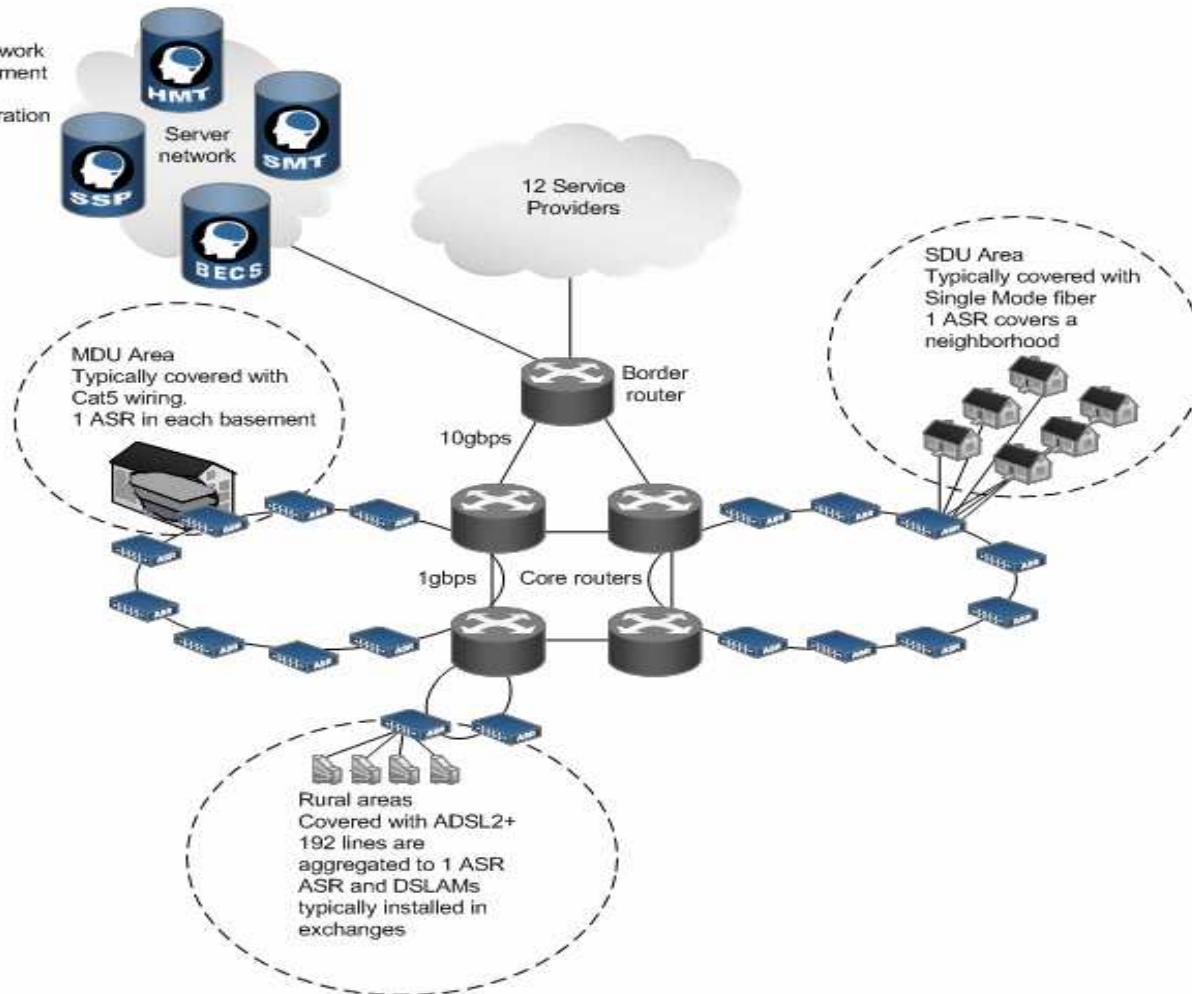

VEAB evolution

WEXNET

VEAB broadband evolution

WEXNET

VEAB ISP's

WEXNET

NET*at***ONCE**

.TELE:2.

VEAB IPTV

WEXNET

VEAB design and technology

Server network
BECS – controlling the network
SMT – subscriber management
HMT – helpdesk tool
SSP – portal for self registration and service activation

www.wexnet.net