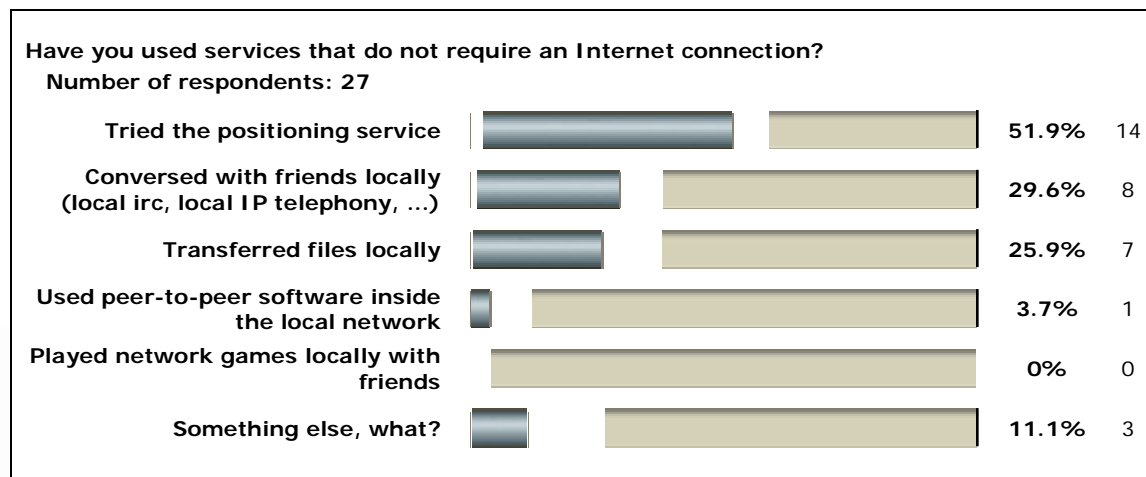

Kysely 2007

- 78 vastaajaa
- 1/3 vastaajista opiskelijoita ja 1/3 yliopiston työntekijöitä
- 74 vastaajaa ilmoitti käyttäneensä ulkotukiasemia ("aktiivisesti") (73 läppäreillä + 17 myös kännykällä).